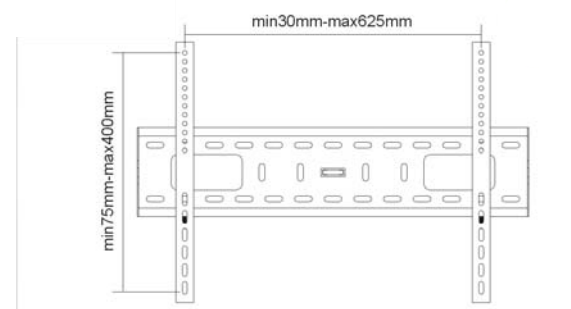

UNIVERSAL max. hole pattern: 610(W)x415(H)mm

VESA: 200x200 400x200 400x400 600x400

TILT BRACKET

Description

Tilting Wall Bracket
Tilt: -15° ~ +15°
Universal mounting pattern
Max. hole pattern 865mm wide and 480mm high
Max. VESA: 800x400
TV to wall: 83mm

37"-63" max 75kgs

FIXED BRACKET

Description

Fixed Wall Bracket
Universal mounting pattern
Max. hole pattern 625mm wide and 400mm high
Max. VESA: 600x400
TV to wall: 36mm

32"-60" max 75kgs

PROJECTOR BRACKET

Description

Ceiling Projector Bracket
Tilt: -15° ~ +15°, Swivel: 360°
Universal Mounting Pattern
Ceiling to Projector: 80mm or 170mm
80mm and 170mm tube included
With cable management

10kgs