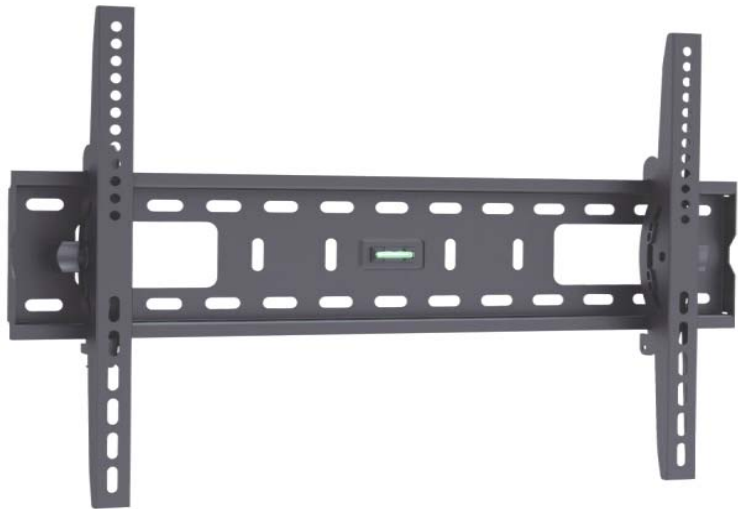

Verdant

Display Brackets

Super Slim
TV & Projector Mounting Solutions