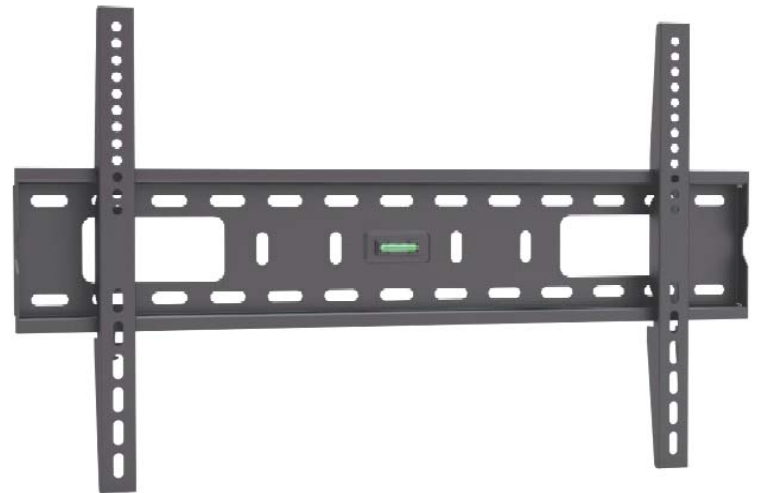

Verdant

Display Brackets

Super Slim
TV & Projector Mounting Solutions