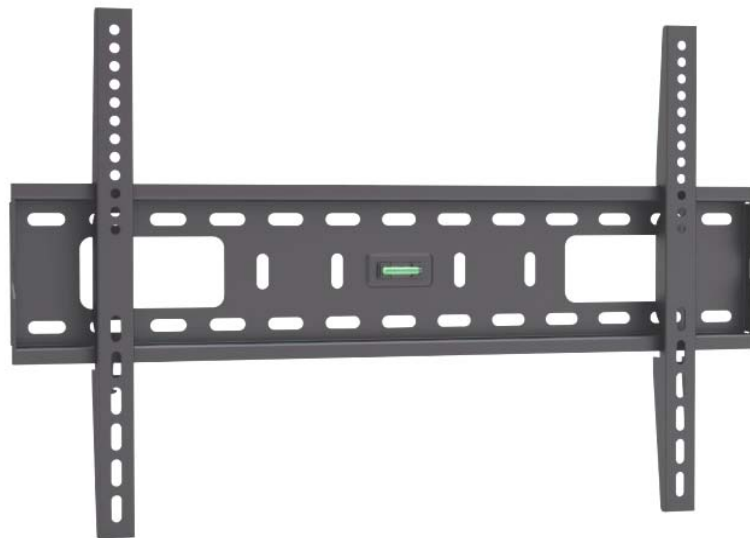

Value Packs

8TV / 8 TELEPHONE / 8 DATA

4 TV / 7 TELEPHONE / 8 DATA

4 ARM BRACKETS

- Aluminum & Steel
- Four arms

cUL US LISTED Pending

max 50kg 32"-60"

Swivel Tilt

UNIVERSAL max. hole pattern: 610(W)x415(H)mm

VESA: 200x200 400x200 400x400 600x400

TILT BRACKET

Description

Tilting Wall Bracket
Tilt: -15° ~ +15°
Universal mounting pattern
Max. hole pattern 865mm wide and 480mm high
Max. VESA: 800x400
TV to wall: 83mm

37"-63" max 75kgs

FIXED BRACKET

Description

Fixed Wall Bracket
Universal mounting pattern
Max. hole pattern 625mm wide and 400mm high
Max. VESA: 600x400
TV to wall: 36mm

32"-60" max 75kgs

PROJECTOR BRACKET

Description

Ceiling Projector Bracket
Tilt: -15° ~ +15°, Swivel: 360°
Universal Mounting Pattern
Ceiling to Projector: 80mm or 170mm
80mm and 170mm tube included
With cable management

10kgs