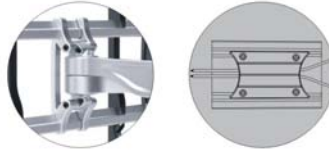

Value Packs

8TV / 8 TELEPHONE / 8 DATA

4 TV / 7 TELEPHONE / 8 DATA

4 ARM BRACKETS

- Aluminum & Steel
- Four arms

cUL US LISTED Pending

max 50kg 32"-60"

Swivel Tilt

UNIVERSAL max. hole pattern: 610(W)x415(H)mm

VESA: 200x200 400x200 400x400 600x400

TILT BRACKET

Description

Tilting Wall Bracket
Tilt: -15° ~ +15°
Universal mounting pattern
Max. hole pattern 865mm wide and 480mm high
Max. VESA: 800x400
TV to wall: 83mm

37"-63" max 75kgs

FIXED BRACKET

Description

Fixed Wall Bracket
Universal mounting pattern
Max. hole pattern 625mm wide and 400mm high
Max. VESA: 600x400
TV to wall: 36mm

32"-60" max 75kgs

PROJECTOR BRACKET

Description

Ceiling Projector Bracket
Tilt: -15° ~ +15°, Swivel: 360°
Universal Mounting Pattern
Ceiling to Projector: 80mm or 170mm
80mm and 170mm tube included
With cable management

10kgs