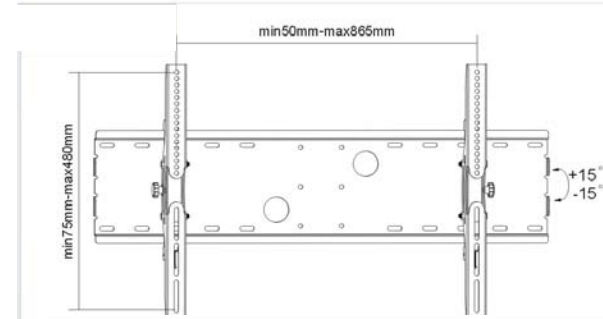

Value Packs

8TV / 8 TELEPHONE / 8 DATA

4 TV / 7 TELEPHONE / 8 DATA

4 ARM BRACKETS

- Aluminum & Steel
- Four arms

cUL US LISTED Pending

max 50kg 32"-60"

Swivel Tilt

UNIVERSAL max. hole pattern: 610(W)x415(H)mm

VESA: 200x200 400x200 400x400 600x400

TILT BRACKET

Description

Tilting Wall Bracket
Tilt: -15° ~ +15°
Universal mounting pattern
Max. hole pattern 865mm wide and 480mm high
Max. VESA: 800x400
TV to wall: 83mm

37"-63" max 75kgs

FIXED BRACKET

Description

Fixed Wall Bracket
Universal mounting pattern
Max. hole pattern 625mm wide and 400mm high
Max. VESA: 600x400
TV to wall: 36mm

32"-60" max 75kgs

PROJECTOR BRACKET

Description

Ceiling Projector Bracket
Tilt: -15° ~ +15°, Swivel: 360°
Universal Mounting Pattern
Ceiling to Projector: 80mm or 170mm
80mm and 170mm tube included
With cable management

10kgs