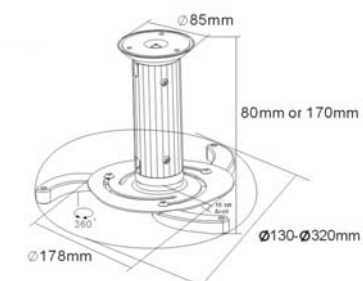

UNIVERSAL max. hole pattern: 610(W)x415(H)mm

VESA: 200x200 400x200 400x400 600x400

TILT BRACKET

Description

Tilting Wall Bracket
Tilt: -15° ~ +15°
Universal mounting pattern
Max. hole pattern 865mm wide and 480mm high
Max. VESA: 800x400
TV to wall: 83mm

37"-63" max 75kgs

FIXED BRACKET

Description

Fixed Wall Bracket
Universal mounting pattern
Max. hole pattern 625mm wide and 400mm high
Max. VESA: 600x400
TV to wall: 36mm

32"-60" max 75kgs

PROJECTOR BRACKET

Description

Ceiling Projector Bracket
Tilt: -15° ~ +15°, Swivel: 360°
Universal Mounting Pattern
Ceiling to Projector: 80mm or 170mm
80mm and 170mm tube included
With cable management

10kgs