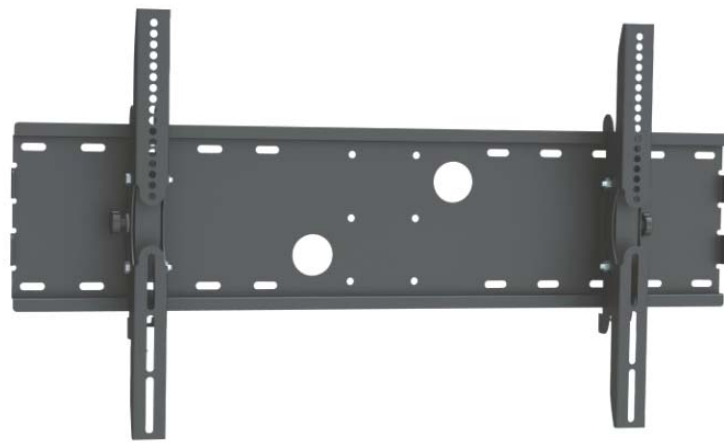

Value Packs

8TV / 8 TELEPHONE / 8 DATA

4 TV / 7 TELEPHONE / 8 DATA

4 ARM BRACKETS

- Aluminum & Steel
- Four arms

cUL US LISTED Pending

max 50kg 32"-60"

Swivel Tilt

UNIVERSAL max. hole pattern: 610(W)x415(H)mm

VESA: 200x200 400x200 400x400 600x400

TILT BRACKET

Description

Tilting Wall Bracket
Tilt: -15° ~ +15°
Universal mounting pattern
Max. hole pattern 865mm wide and 480mm high
Max. VESA: 800x400
TV to wall: 83mm

37"-63" max 75kgs

FIXED BRACKET

Description

Fixed Wall Bracket
Universal mounting pattern
Max. hole pattern 625mm wide and 400mm high
Max. VESA: 600x400
TV to wall: 36mm

32"-60" max 75kgs

PROJECTOR BRACKET

Description

Ceiling Projector Bracket
Tilt: -15° ~ +15°, Swivel: 360°
Universal Mounting Pattern
Ceiling to Projector: 80mm or 170mm
80mm and 170mm tube included
With cable management

10kgs